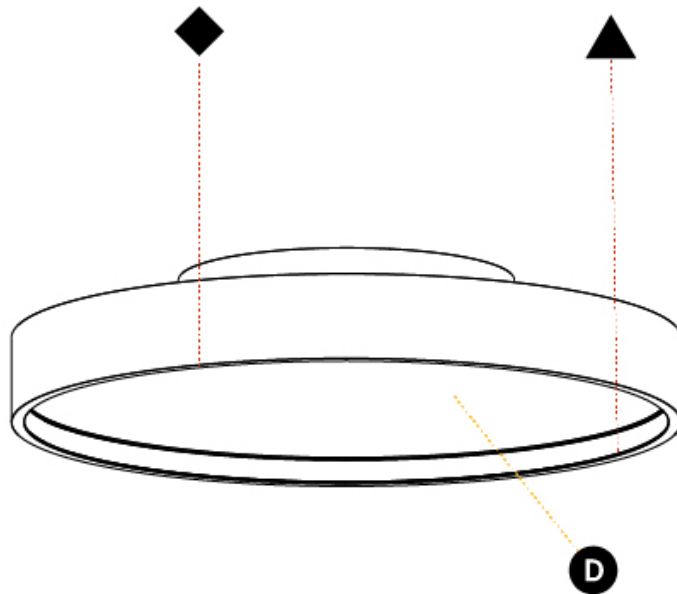

SIGN DIVA KORONA SURFACE

A3D101-

PROJECT
TYPE
SPECIFIER
QUANTITY
DATE